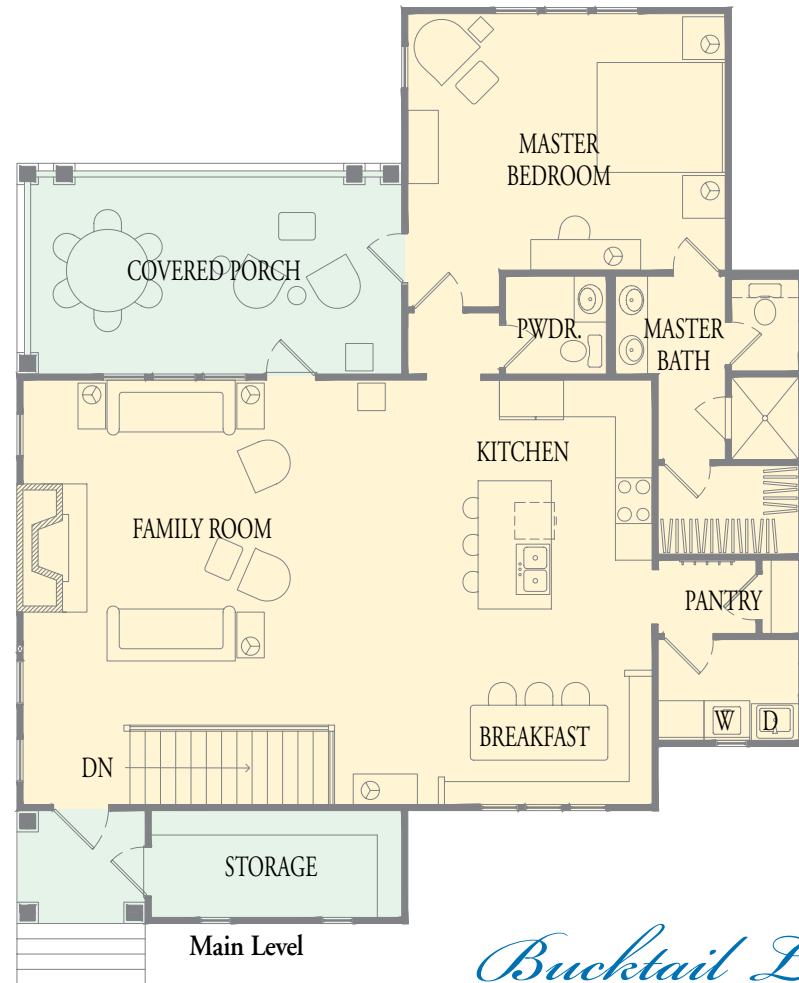

THE REYNOLDS LANDING COTTAGE COLLECTION *by* Southern Living

Bucktail Lodge

Andrew King
© 2008

Lower Level

Main Level

Bucktail Lodge

4 BEDROOMS • 3 1/2 BATHS

Lower Level: 1,298 sq. ft.

Main Level: 1,380 sq. ft.

Total Heated: 2,678 sq. ft.

866.405.7400

www.reynoldslanding.com

5741 Lake Oconee Parkway, Greensboro, Georgia 30642

Artist Rendering, floor plan, dimensions and sizes are for illustration purposes only and are subject to change.