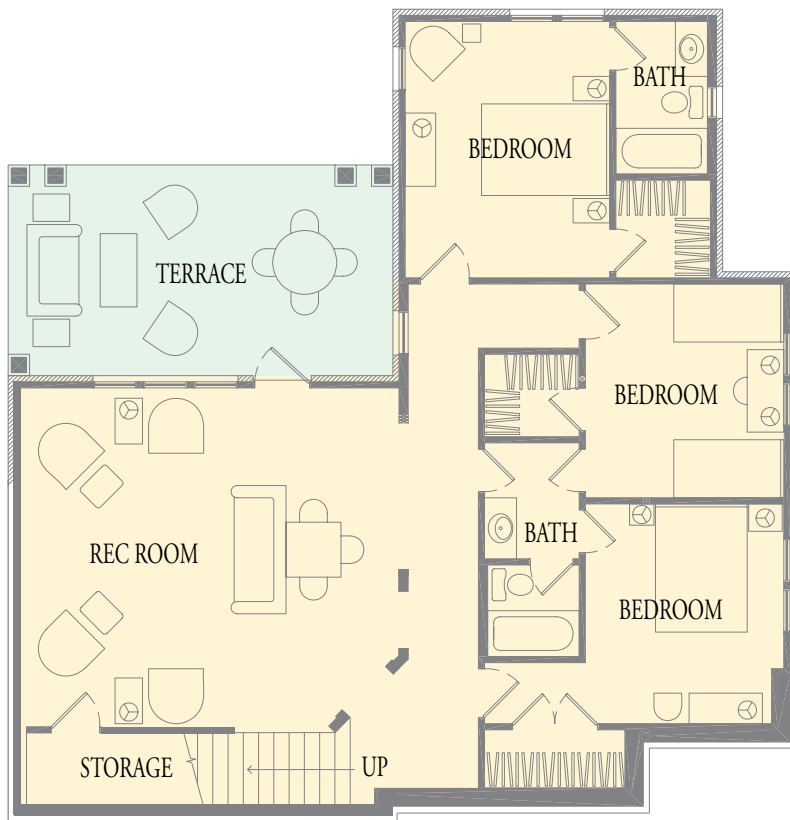

THE REYNOLDS LANDING COTTAGE COLLECTION *by* Southern Living

Bucktail Lodge

Andrew King
© 2008

Lower Level

Main Level

Bucktail Lodge

4 BEDROOMS • 3 1/2 BATHS

Lower Level: 1,298 sq. ft.

Main Level: 1,380 sq. ft.

Total Heated: 2,678 sq. ft.

866.405.7400

www.reynoldslanding.com

5741 Lake Oconee Parkway, Greensboro, Georgia 30642

Artist Rendering, floor plan, dimensions and sizes are for illustration purposes only and are subject to change.