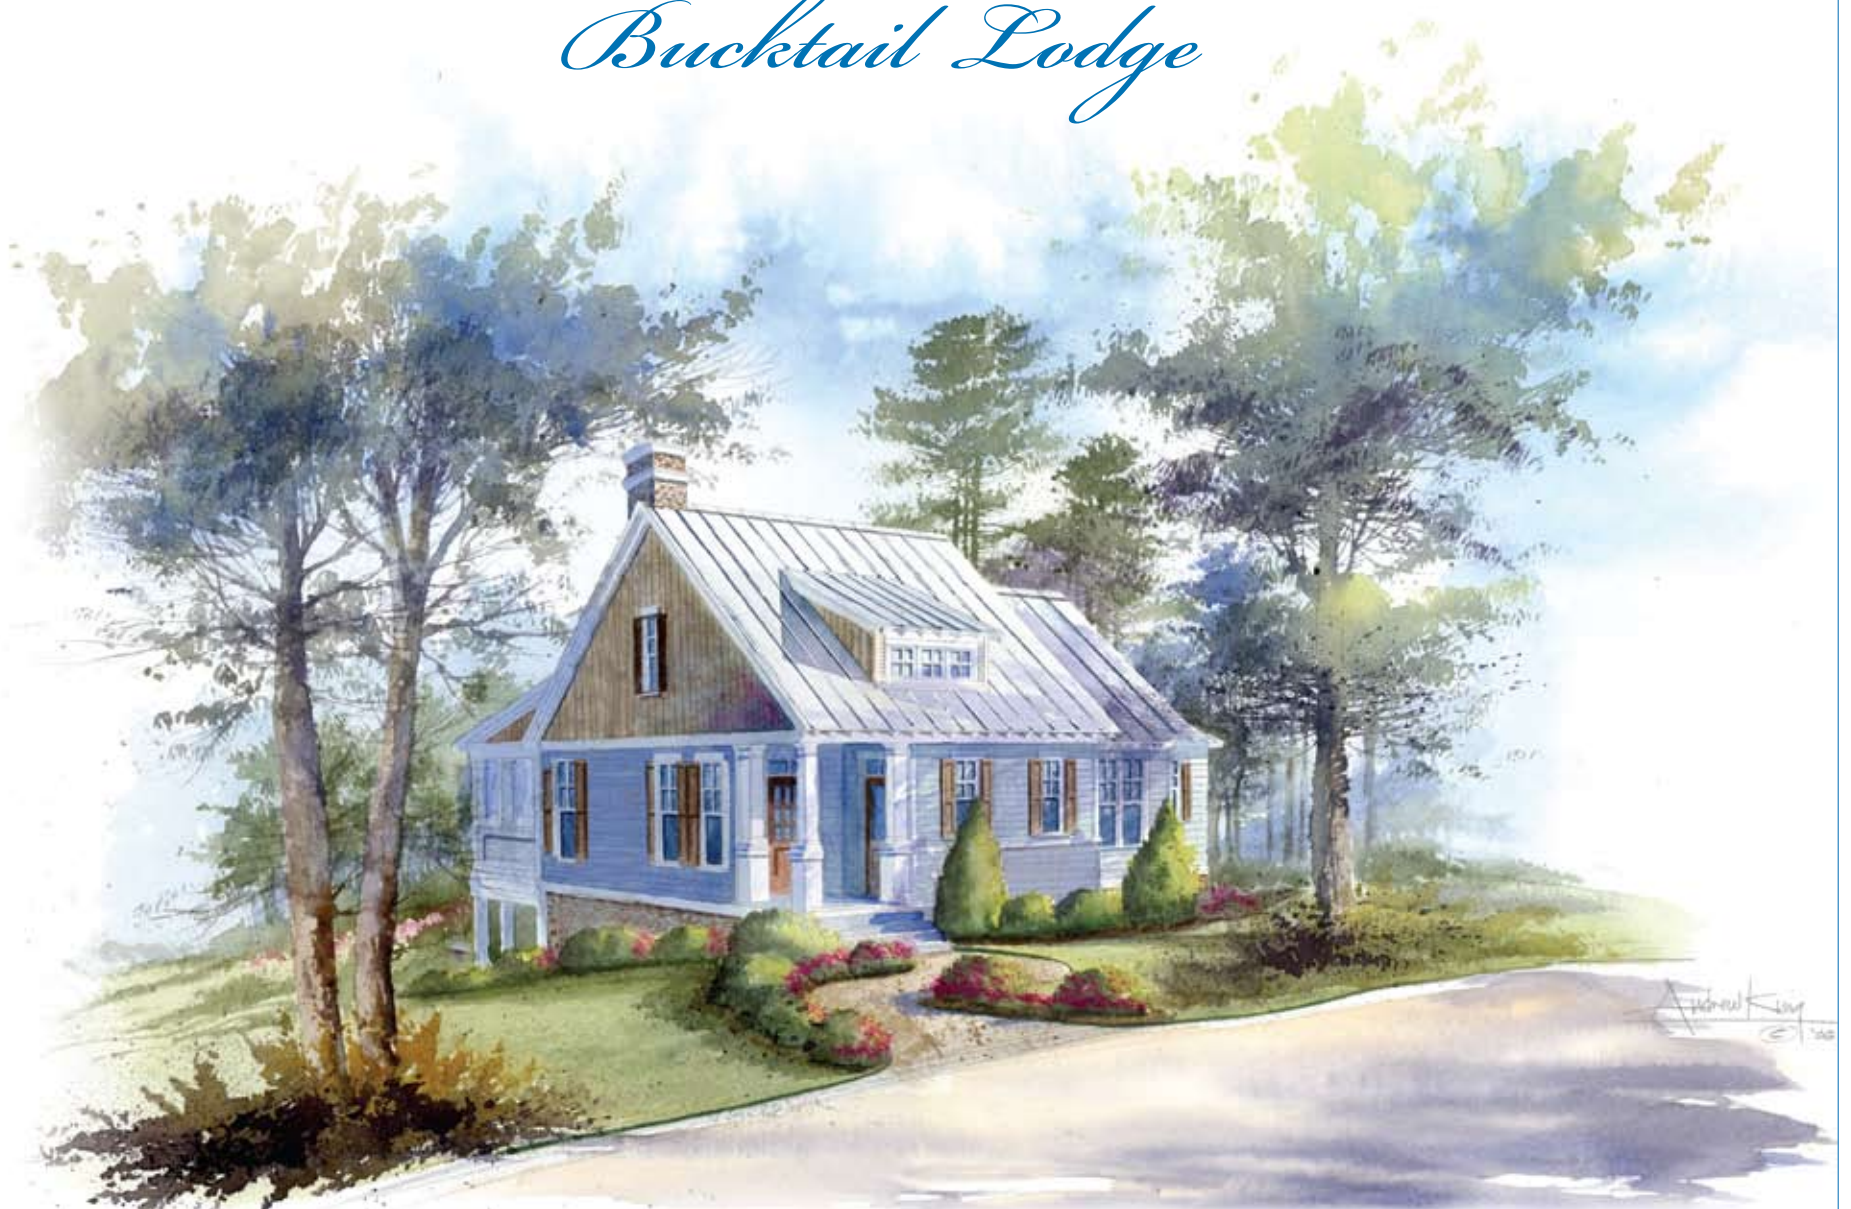

THE REYNOLDS LANDING COTTAGE COLLECTION *by* Southern Living

Bucktail Lodge

Andrew King
© 2008

Lower Level

Main Level

Bucktail Lodge

4 BEDROOMS • 3 1/2 BATHS

Lower Level: 1,298 sq. ft.

Main Level: 1,380 sq. ft.

Total Heated: 2,678 sq. ft.

866.405.7400

www.reynoldslanding.com

5741 Lake Oconee Parkway, Greensboro, Georgia 30642

Artist Rendering, floor plan, dimensions and sizes are for illustration purposes only and are subject to change.