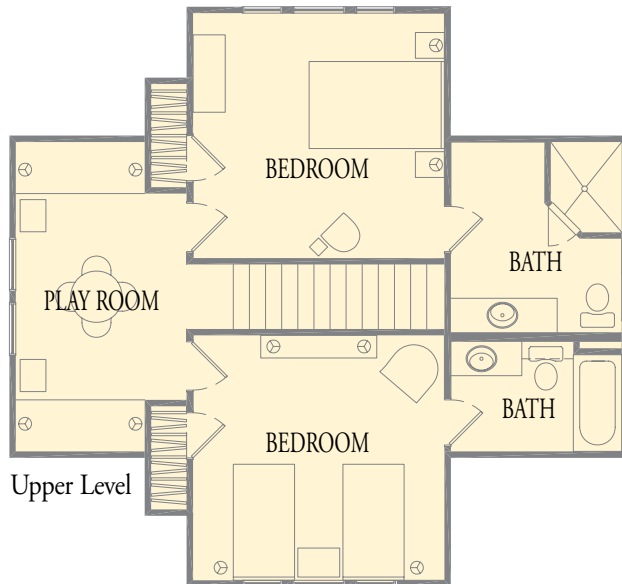

THE REYNOLDS LANDING COTTAGE COLLECTION *by* Southern Living®

*Skitter Creek Cottage*

Lower Level

Main Level

Upper Level

866.405.7400

[www.reynoldslanding.com](http://www.reynoldslanding.com)

5741 Lake Oconee Parkway, Greensboro, Georgia 30642

## Skitter Creek Cottage

3 BEDROOMS • 3 1/2 BATHS

Main Level: 1,094 sq. ft.

Upper Level: 732 sq. ft.

Total Heated: 1,826 sq. ft.

5 BEDROOMS • 5 1/2 BATHS

Lower Level: 876 sq. ft.

Main Level: 1,094 sq. ft.

Upper Level: 732 sq. ft.

Total Heated: 2,702 sq. ft.

Artist Rendering, floor plan, dimensions and sizes are for illustration purposes only and are subject to change.