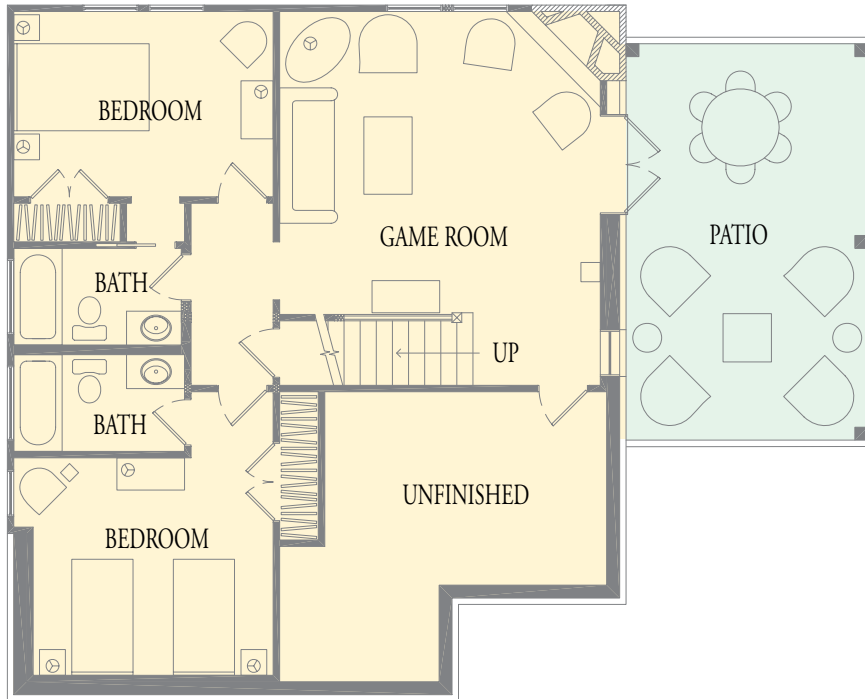

Lower Level