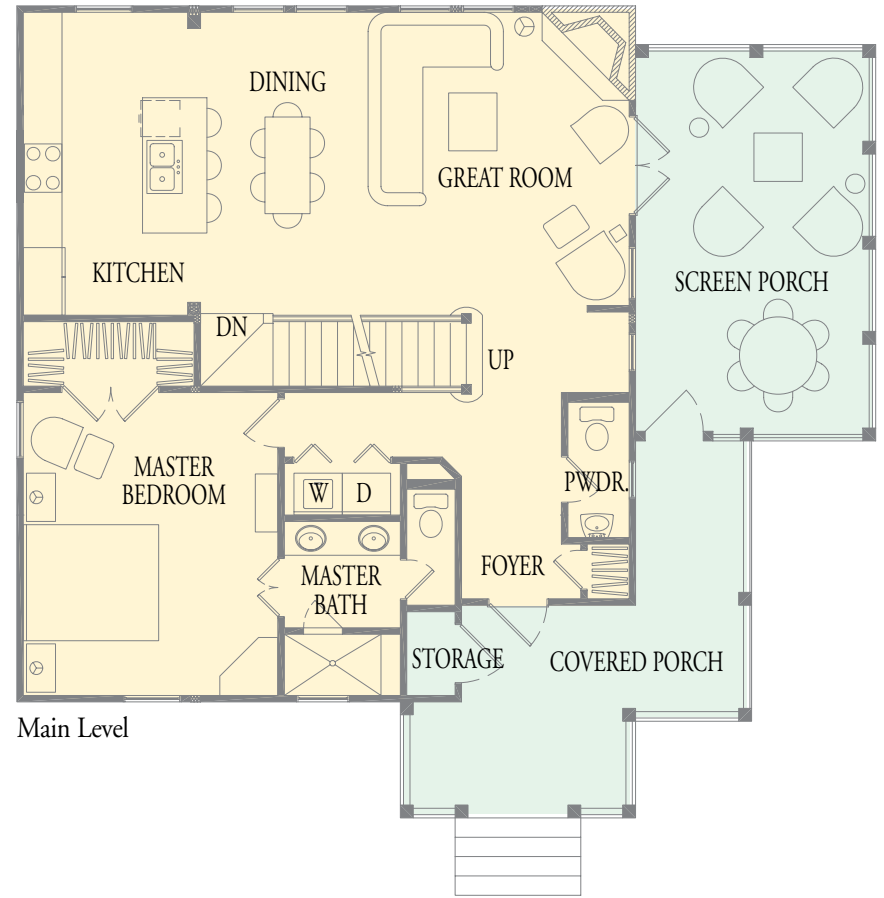

Main Level

866.405.7400

www.reynoldslanding.com

5741 Lake Oconee Parkway, Greensboro, Georgia 30642

Skitter Creek Cottage

3 BEDROOMS • 3 1/2 BATHS

Main Level: 1,094 sq. ft.

Upper Level: 732 sq. ft.

Total Heated: 1,826 sq. ft.

5 BEDROOMS • 5 1/2 BATHS

Lower Level: 876 sq. ft.

Main Level: 1,094 sq. ft.

Upper Level: 732 sq. ft.

Total Heated: 2,702 sq. ft.

Artist Rendering, floor plan, dimensions and sizes are for illustration purposes only and are subject to change.