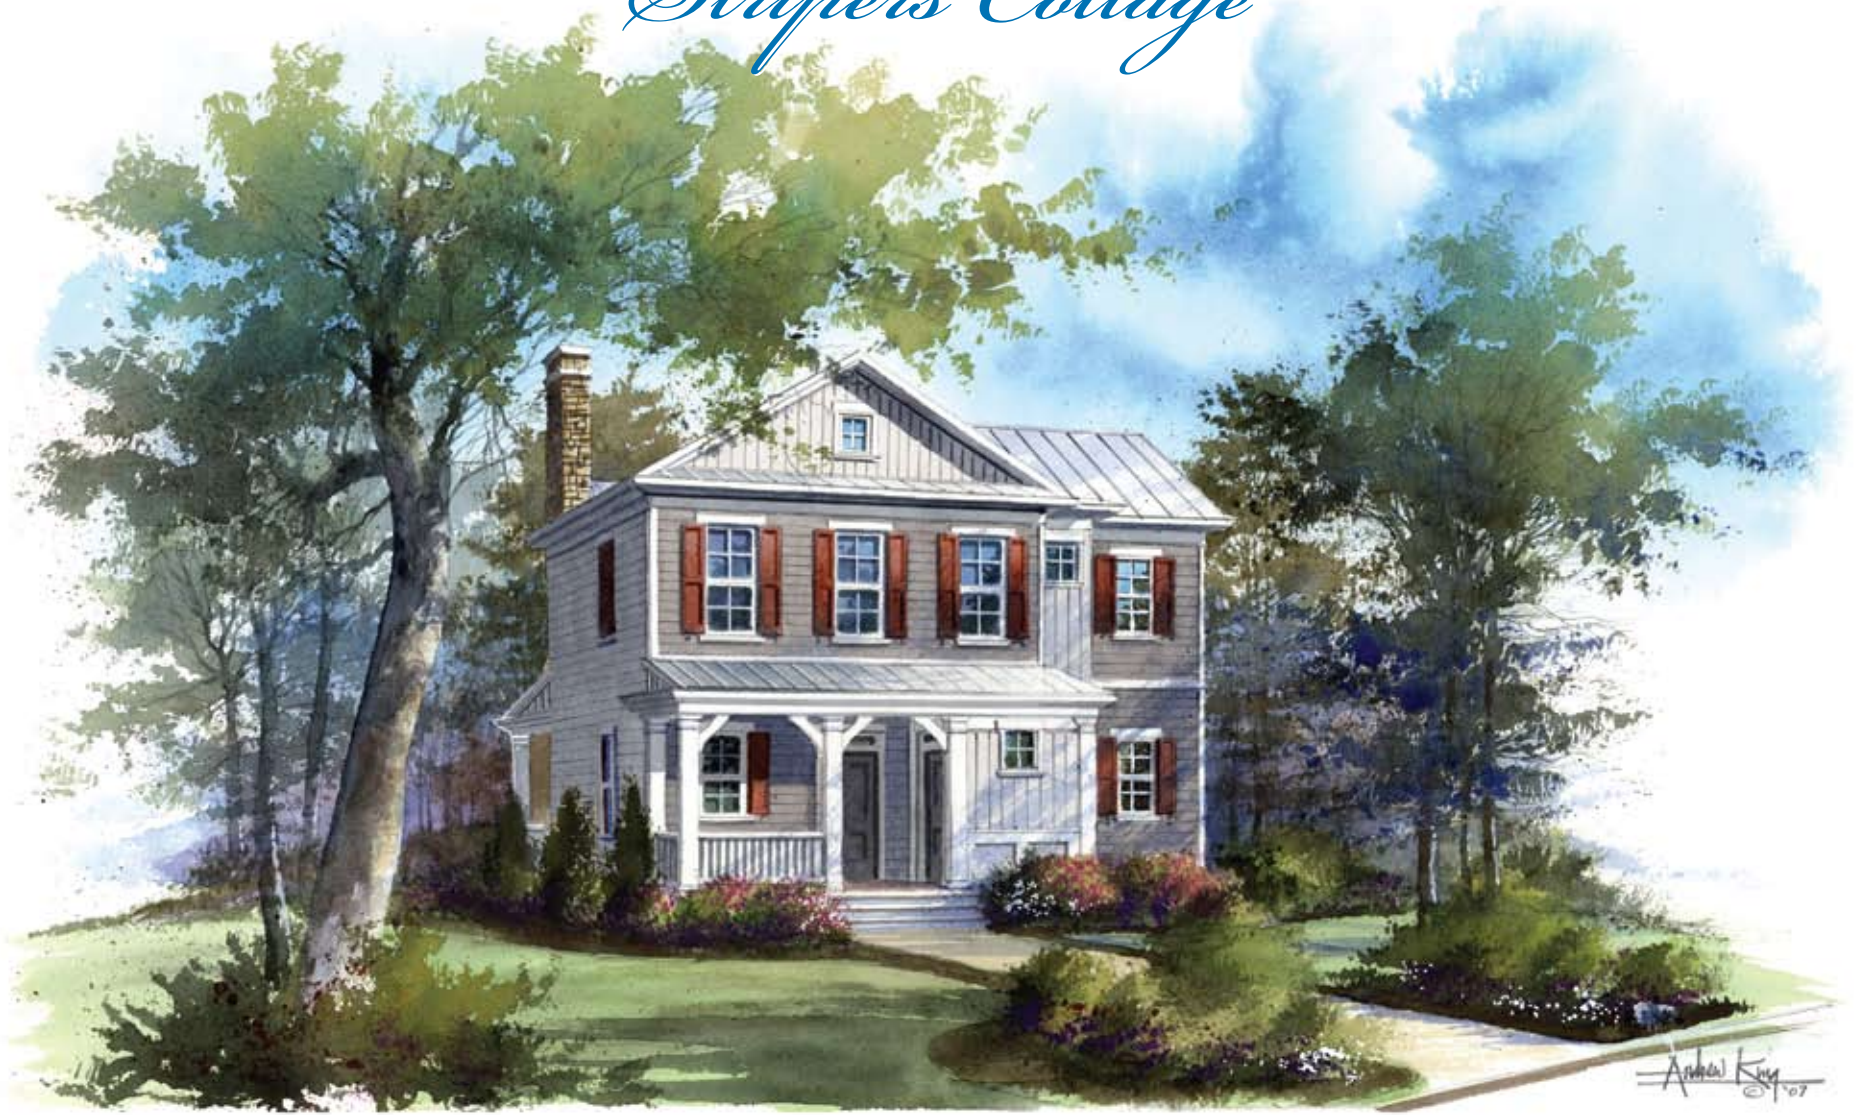

THE REYNOLDS LANDING COTTAGE COLLECTION *by* Southern Living®

Stripers Cottage

Upper Level

Main Level

Stripers Cottage

3 BEDROOMS • 2 1/2 BATHS

Main Level: 850 sq. ft.

Upper Level: 820 sq. ft.

Total Heated: 1,670 sq. ft.

866.405.7400

www.reynoldslanding.com

5741 Lake Oconee Parkway, Greensboro, Georgia 30642

Artist Rendering, floor plan, dimensions and sizes are for illustration purposes only and are subject to change.