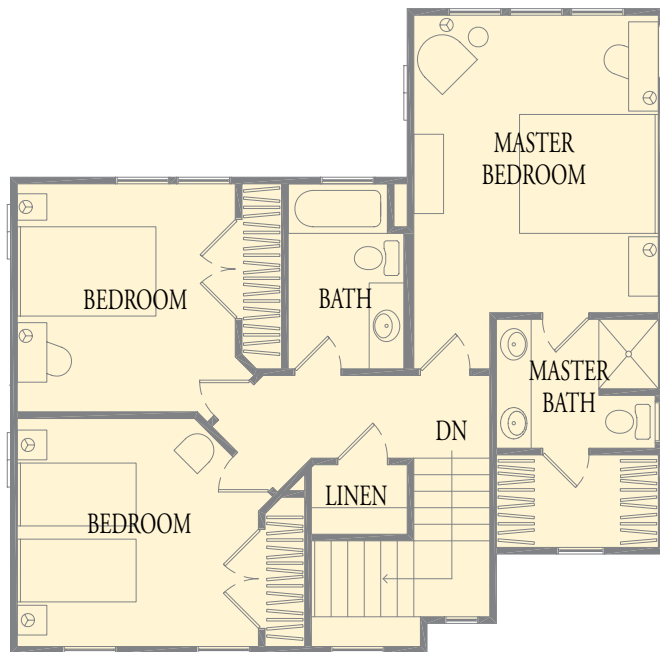

THE REYNOLDS LANDING COTTAGE COLLECTION *by* Southern Living®

Stripers Cottage

Upper Level

Main Level

Stripers Cottage

3 BEDROOMS • 2 1/2 BATHS

Main Level: 850 sq. ft.

Upper Level: 820 sq. ft.

Total Heated: 1,670 sq. ft.

866.405.7400

www.reynoldslanding.com

5741 Lake Oconee Parkway, Greensboro, Georgia 30642

Artist Rendering, floor plan, dimensions and sizes are for illustration purposes only and are subject to change.