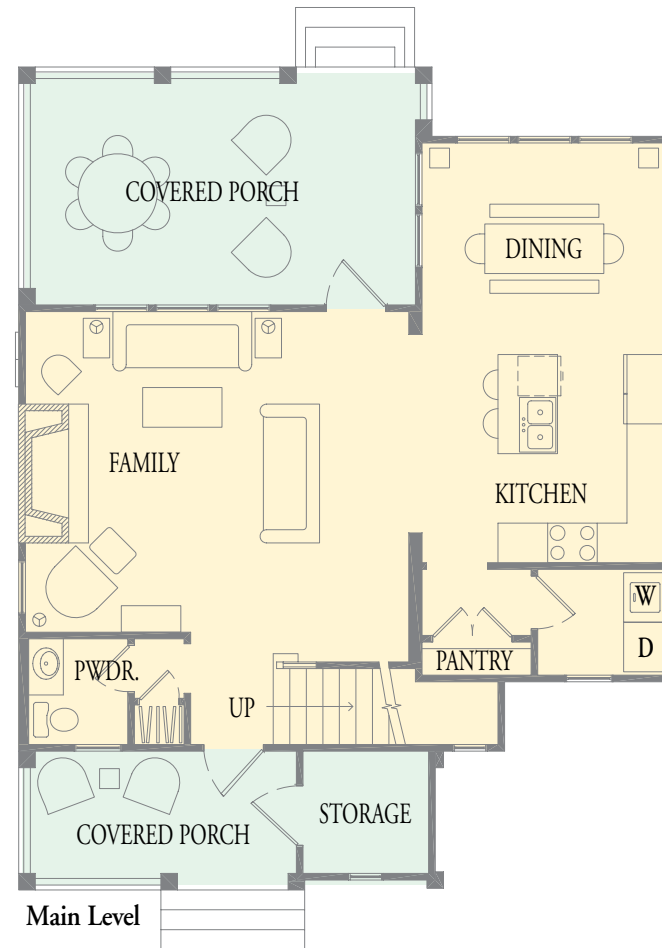

THE REYNOLDS LANDING COTTAGE COLLECTION *by* Southern Living®

Stripers Cottage

Upper Level

Main Level

Stripers Cottage

3 BEDROOMS • 2 1/2 BATHS

Main Level: 850 sq. ft.

Upper Level: 820 sq. ft.

Total Heated: 1,670 sq. ft.

866.405.7400

www.reynoldslanding.com

5741 Lake Oconee Parkway, Greensboro, Georgia 30642

Artist Rendering, floor plan, dimensions and sizes are for illustration purposes only and are subject to change.