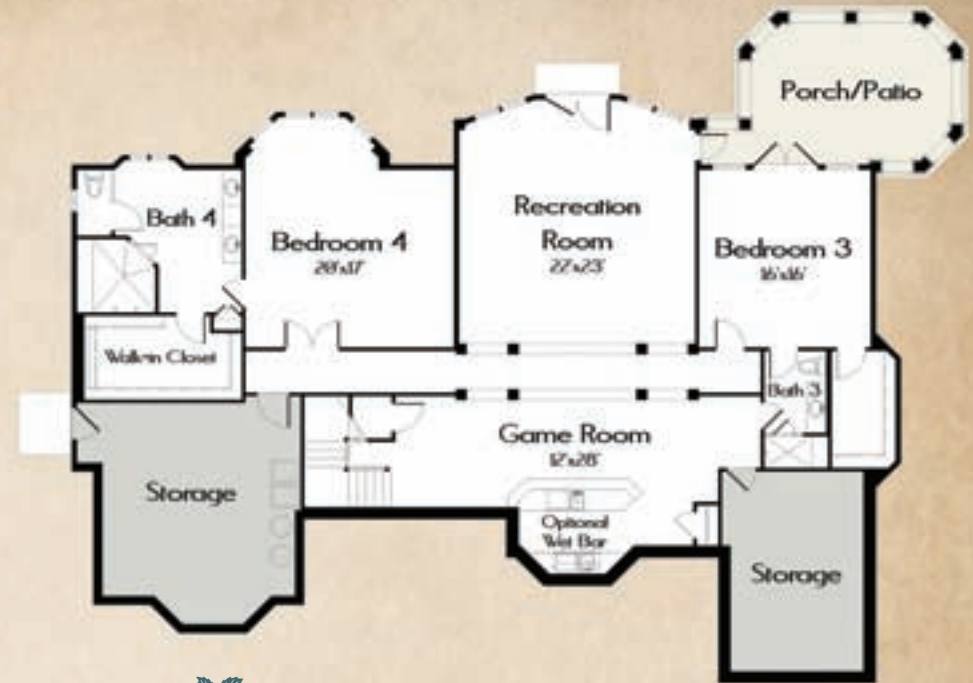

# *Signature Home Collection*

LINGER LONGER  
*Homes*

— *The Madison* —

Artistic Rendering

## The Madison – Main Level

## The Madison – Terrace Level

4 BEDROOMS & 4 ½ BATHS

Main Floor: 3234 square feet

Terrace Level: 2457 square feet

**Total: 5691 square feet**

83' 3" wide x 88' 2" deep

It is a Violation of Federal Law to redesign, CAD, and/ or build this plan without contractual agreement with Linger Longer Homes.